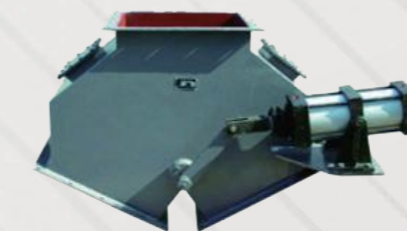

产品介绍 / Product introduction

棒条闸阀

Bar gate valve

电动三通分料阀

Electric three-way distributing valve

气动三通分料阀

Pneumatic three-way distributing valve

电动四通分料阀

Electric four-way distributing valve

电动重锤翻板阀
Electric weight flap valve

气动翻板阀
Pneumatic flap valve

回转锁风阀
Rotary air lock valve

电动流量控制阀
Electric flow control valve

重锤式双层翻板阀
Rotary table sandblasting machine