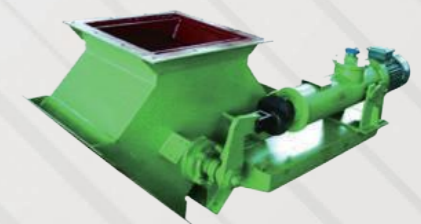

产品介绍 / Product introduction

棒条闸阀

Bar gate valve

电动三通分料阀

Electric three-way distributing valve

气动三通分料阀

Pneumatic three-way distributing valve

电动四通分料阀

Electric four-way distributing valve

电动重锤翻板阀
Electric weight flap valve

气动翻板阀
Pneumatic flap valve

回转锁风阀
Rotary air lock valve

电动流量控制阀
Electric flow control valve

重锤式双层翻板阀
Rotary table sandblasting machine