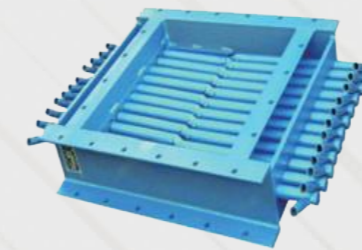

产品介绍 / Product introduction

棒条闸阀

Bar gate valve

电动三通分料阀

Electric three-way distributing valve

气动三通分料阀

Pneumatic three-way distributing valve

电动四通分料阀

Electric four-way distributing valve

电动重锤翻板阀
Electric weight flap valve

气动翻板阀
Pneumatic flap valve

回转锁风阀
Rotary air lock valve

电动流量控制阀
Electric flow control valve

重锤式双层翻板阀
Rotary table sandblasting machine