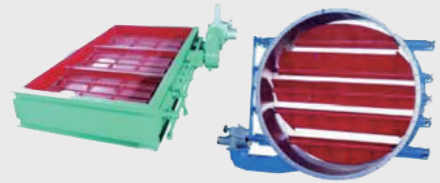

电动高温蝶阀

Electric high temperature butterfly valve

气动高温蝶阀

Pneumatic high temperature butterfly valve

电动百叶阀门E

Electric shutter valve

手动蝶阀

Hand butterfly valve