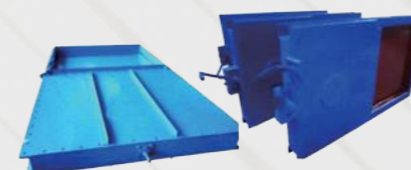

电动全封闭式插板阀
Electric fully enclosed gate valve

气动开关阀
Pneumatic on-off valve

电动高温闸板阀
Electric high temperature gate valve

破碎阀
Crushing valve

电液动扇形阀门
Electro hydraulic sector valve

电动烟气闸板阀
Electric flue gas gate valve